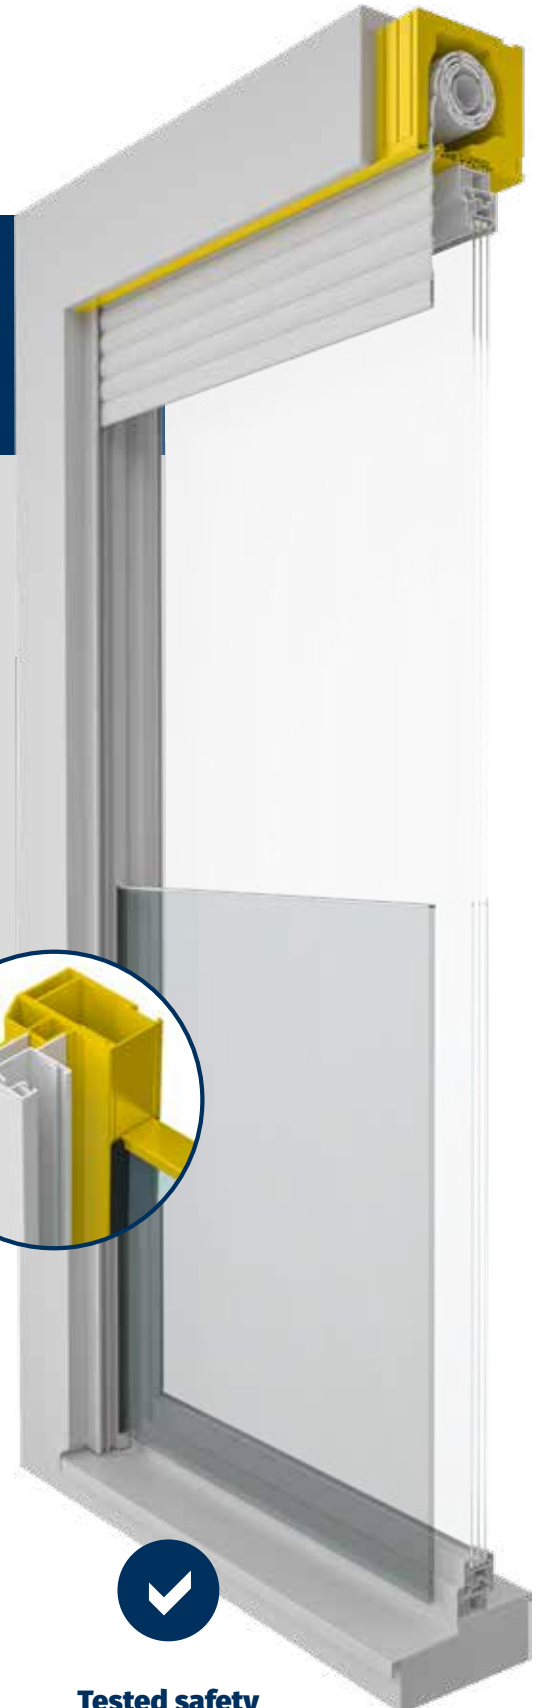

VENETIAN BLINDS

ROLLER SHUTTERS

GLASS SLIP GUARD PROTECTION

CAN BE INTEGRATED INTO AK-FLEX.2

The ALUKON slip guard protection is a modern, discreet solution for floor-to-ceiling windows. It provides unrestricted visibility to the outside and more daylight intake in the rooms.

Planning is carried out directly with the top-mounted box AK-FLEX.2. The 16 mm laminated glass (according to AbP) is inserted into the waterproof, multi-part guide rail between the window and roller shutter or venetian blind and fastened in a concealed manner.

Quick and easy installation

directly with the top-mounted box AK-FLEX.2, therefore no additional fastening to the facade is necessary

Tested safety

Glass heights 50 to 110 cm and system widths up to 280 cm; with filigree glass edge protection

INSECTS STAY OUTSIDE

EVEN WHEN THE WINDOW IS OPEN

Our insect protection screen can be integrated into the top-mounted box AK-FLEX.2 with roller shutters or venetian blinds.

In summer, it protects against annoying insects, and in winter it disappears invisibly into the box to save space.