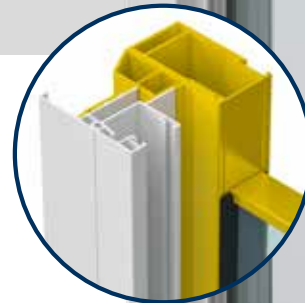

GLASS SLIP GUARD PROTECTION

CAN BE INTEGRATED INTO AK-FLEX.2

The ALUKON slip guard protection is a modern, discreet solution for floor-to-ceiling windows. It provides unrestricted visibility to the outside and more daylight intake in the rooms.

Planning is carried out directly with the top-mounted box AK-FLEX.2. The 16 mm laminated glass (according to AbP) is inserted into the waterproof, multi-part guide rail between the window and roller shutter or venetian blind and fastened in a concealed manner.