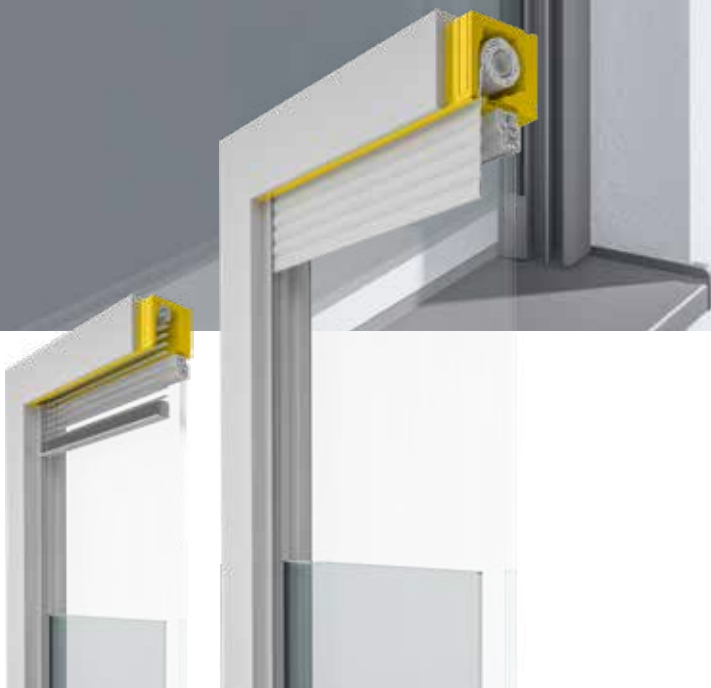

FOR NEW CONSTRUCTION AND RENOVATION

The foamed top-mounted box AK-FLEX.2 is specially designed for new buildings or renovations together with the entire window and meets the current requirements for both thermal and sound insulation.

Sound protection

offers the highest level of sound protection. Depending on the type of box, values of up to 46/47 dB can be achieved without complex additional measures

Energy saving

thanks to the snap-on adapter profile, the connection to the window is made without additional windproof sealing

VENETIAN BLINDS

ROLLER SHUTTERS

GLASS SLIP GUARD PROTECTION

CAN BE INTEGRATED INTO AK-FLEX.2

The ALUKON slip guard protection is a modern, discreet solution for floor-to-ceiling windows. It provides unrestricted visibility to the outside and more daylight intake in the rooms.

Quick and easy installation

directly with the top-mounted box AK-FLEX.2, therefore no additional fastening to the facade is necessary

Tested safety

Glass heights 50 to 110 cm and system widths up to 280 cm; with filigree glass edge protection