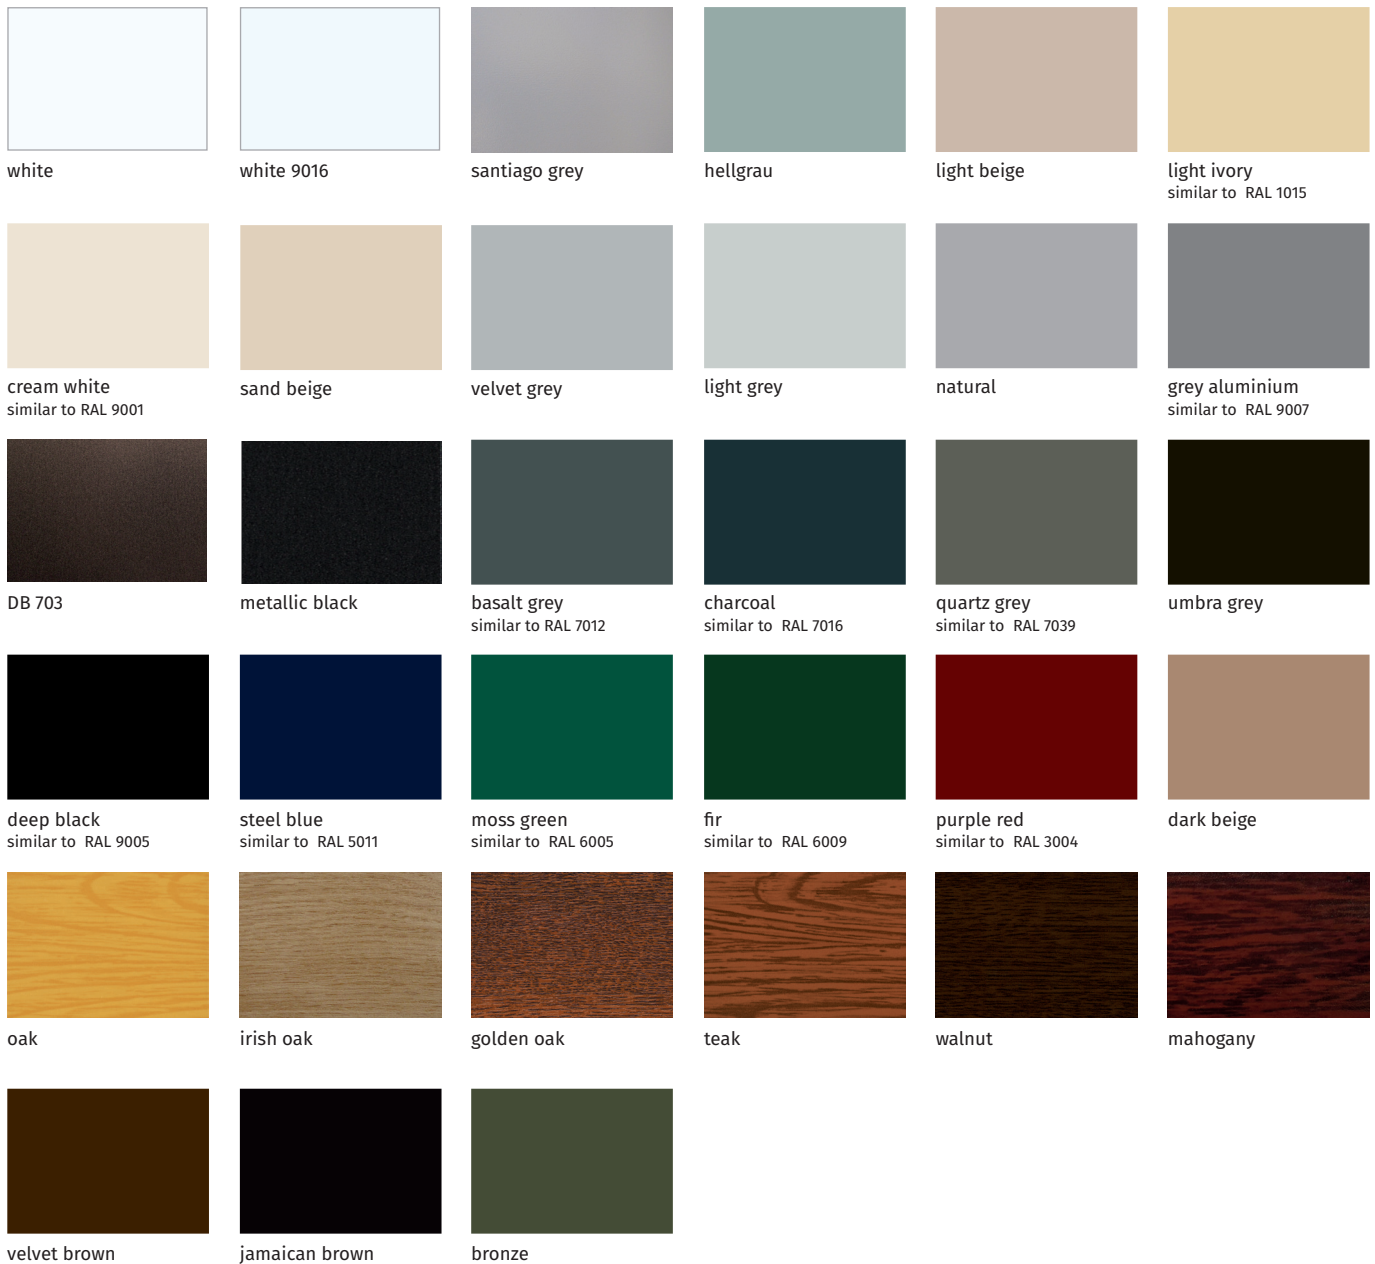

ALUKON COLOUR RANGE

FOR ROLL FORMED ROLLER DOOR PROFILES WITH FOAM

ALUKON
Sonnenschutz Rollläden Insektenschutz

The listed profile colours are standard and trend colours. Not all our roller shutter profiles are available in the above shown colours. For more detailed information, please contact your retailer. We cannot guarantee the uniformity of all colours of our range due to different suppliers of our straps.

Within the colours teak, golden oak, oak, walnut, mahogany and irish oak differences in the structure may occur.